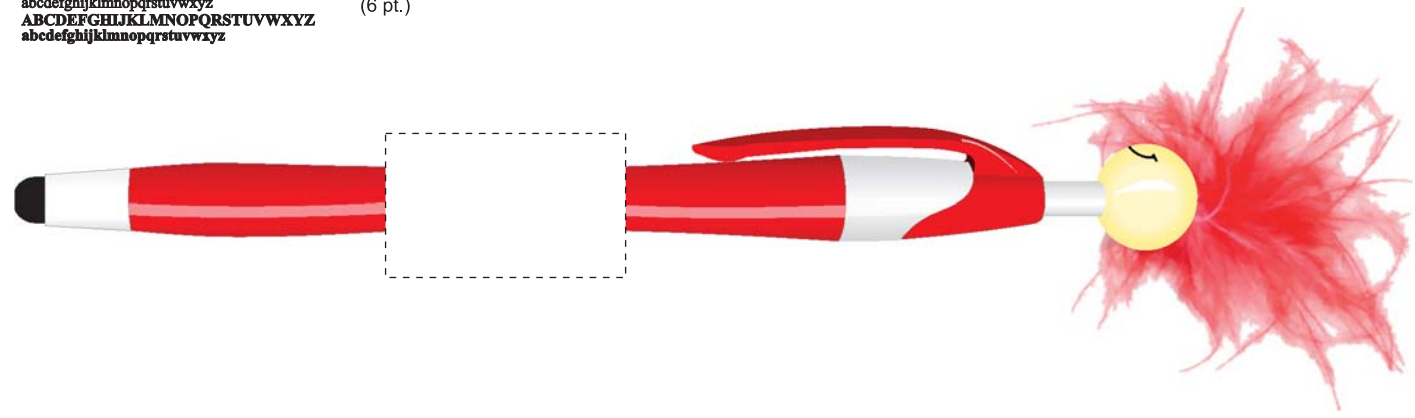

***Thank you for
your business!***

***For best
accuracy
please print***

**THE DOTTED LINE REPRESENTS
THE MAXIMUM IMPRINT AREA. IT
DOES NOT PRINT.**