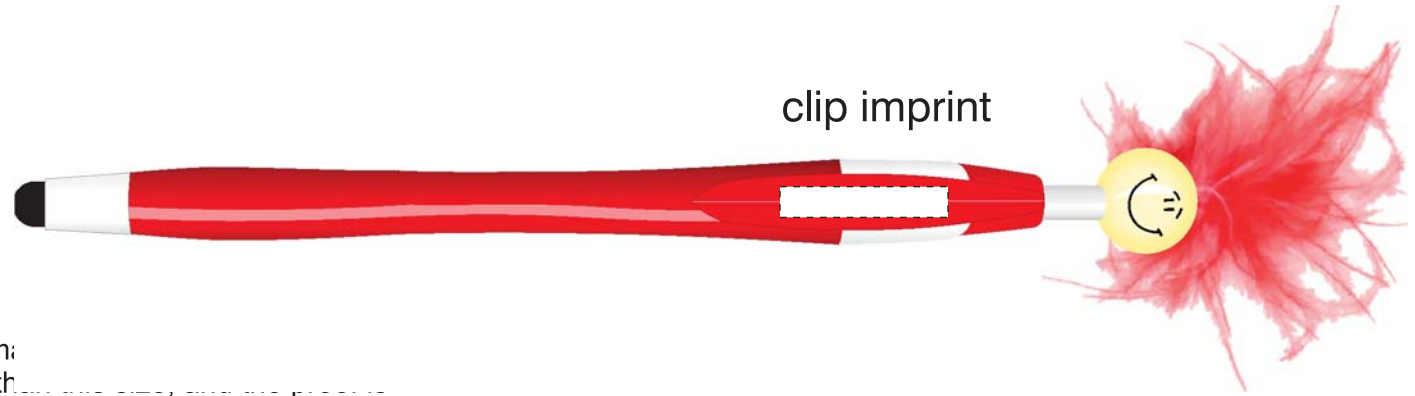

Item number: 55059  
Item description:  
Wild Smilez Pen/Stylus

Please be mindful that any type sm:  
If your art contains letters smaller th  
approved, we are not responsible for poor imprint quality.

**THE DOTTED LINE REPRESENTS  
THE MAXIMUM IMPRINT AREA. IT  
DOES NOT PRINT.**